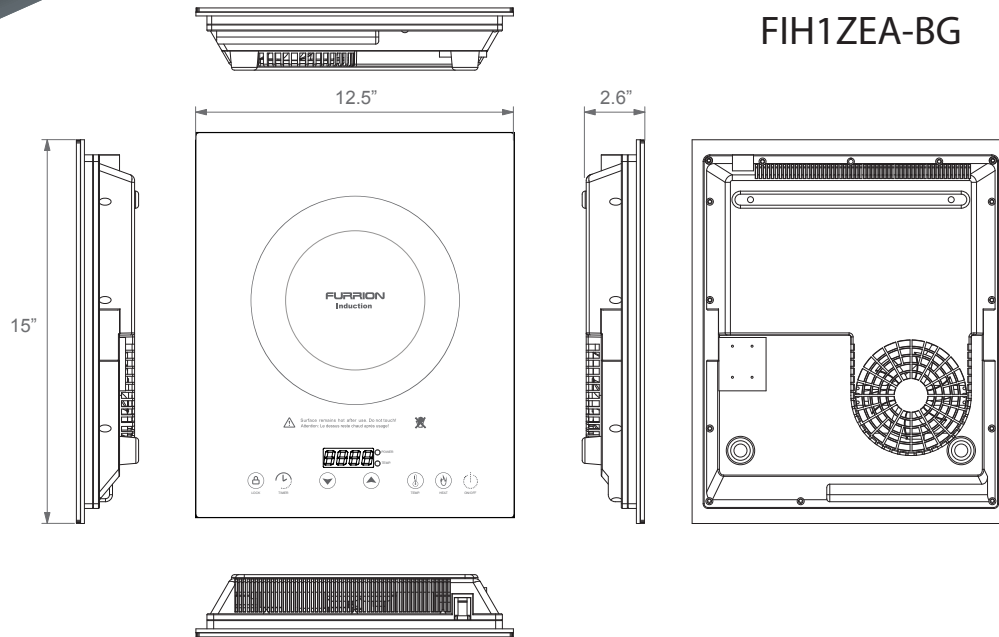

FURRIION

RV CHEF COLLECTION

BUILT-IN SINGLE INDUCTION COOKTOP FIH1ZEA-BG

Up to 180 mins. Timer

120-465°F
Temp. Setting

7 Power Setting

- Timer: up to 180 minutes
- Flame-retardant ABS upper cover and PP bottom enclosure
- 9-level temperature setting, temperature range:120-465°F
- 4 digit LED display
- 7 heating levels from 300W to 1500W
- Pure copper coil, 2 x 15A Siemens IGBT
- Residual heat indicator
- Automatic safety shut-off in 2 hours
- No flame, no smoke, no carbon monoxide
- Electronic overheating, over V.T.T Protectio

BUILT-IN SINGLE INDUCTION COOKTOP FIH1ZEA-BG

Specification

Function	Power, Temp, Timer, Lock
----------	--------------------------

Controls

Type	Electronic Glass Touch
Location	Front
Kitchen Timer	1-180mins

Power Source

Power Level	7 Level
Power Cable Location	Rear Center
Total Connected Load	1500W
Power Source	Electric

Dimensions

Product Size	12.5" x 15" x 2.6"
--------------	--------------------

Packaging

Packaging type	Carton Box
Quantity per level 1 (pcs)	1
Packaging Dimensions	17.5" x 14.4" x 18.5"
Packaging Gross Weight	7.3 lbs (3.3 kg)
Packaging Net Weight	6.6 lbs (3 kg)