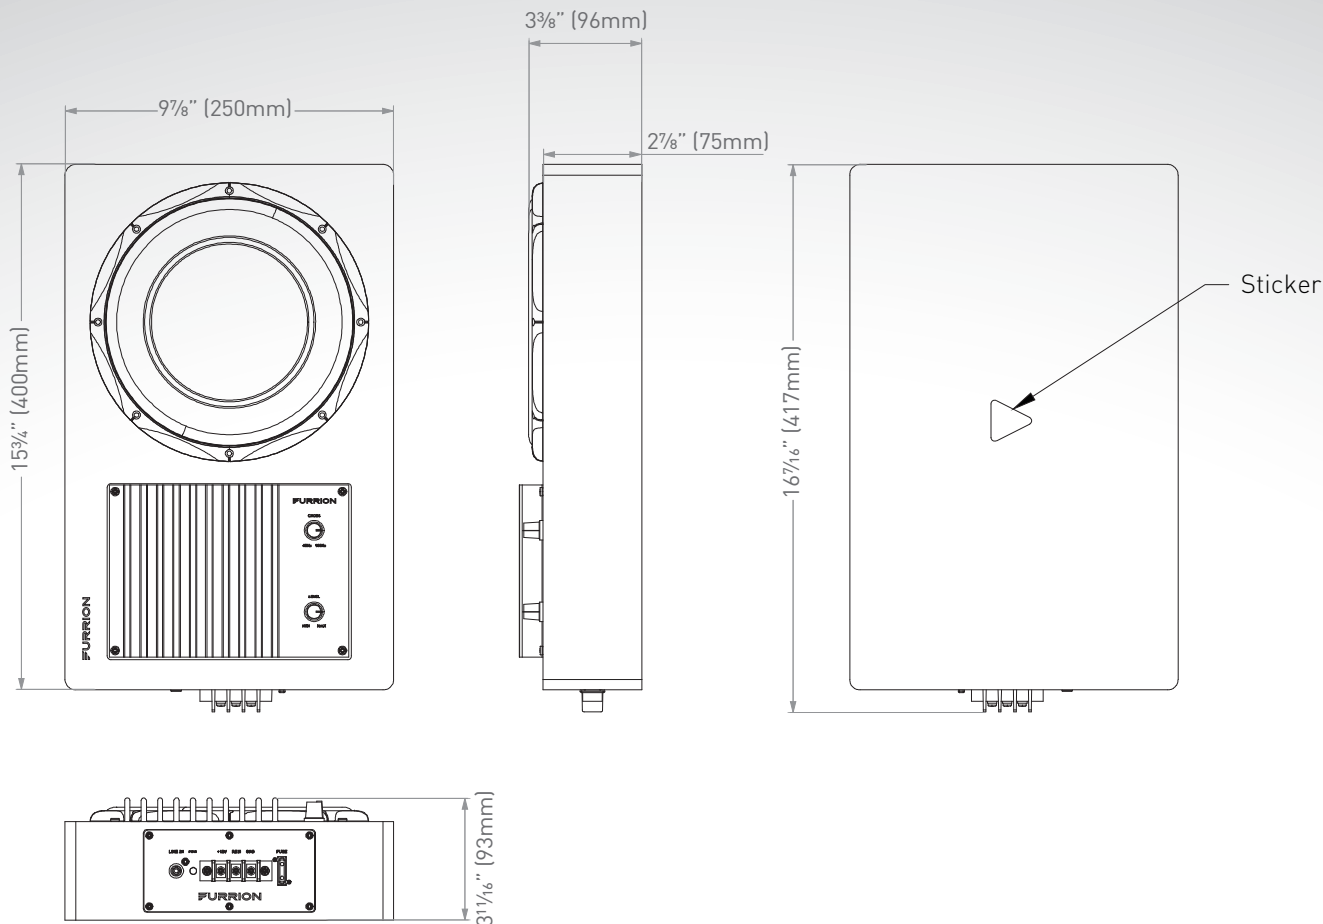

FURRION

8" ACTIVE SUBWOOFER

FSW8P12-CF

VIBRATIONSMART

CLIMATESMART

SIGNALSMART

- Audio optimized for recreational vehicles
- PP reinforced cone extends frequency response and minimizes distortion

FSW8P12-CF | 8" ACTIVE SUBWOOFER

Packaging Information

Packaging Type	Color Gift Box
Quantity (pcs)	1
Individual Packaging Dimensions (L x H x W)	17 3/4" x 11 13/16" x 5 5/16" (450 x 300 x 135mm)
Individual Packaging Gross Weight (kg/lbs)	5.2/11.44
Individual Packaging Net Weight (kg/lbs)	4/8.8

Master Carton

Packaging Type	Master Carton Box
Quantity Per Box	4
Master Carton Dimensions (L x H x W)	18 3/4" x 13 1/8" x 22 1/16" (476 x 333 x 576mm)
Master Carton Gross Weight (kg/lbs)	20.9/46.1
Master Carton Net Weight (kg/lbs)	18.1/39.9