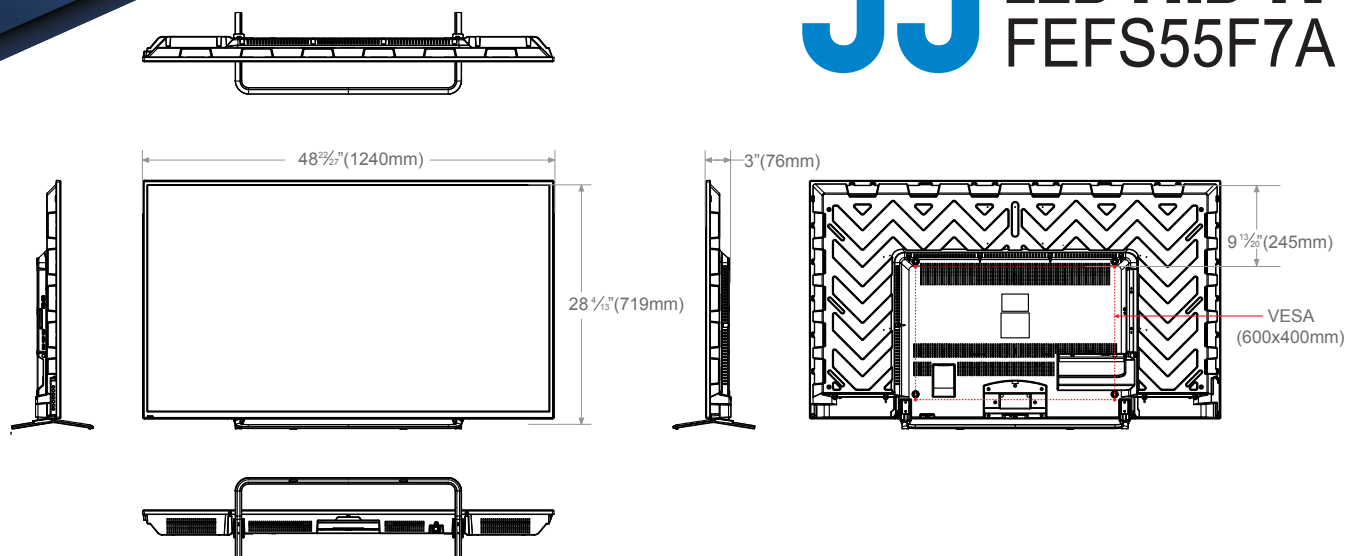

55" LED FHD TV FEFS55F7A

Panel Specifications

Screen Size	55"
Resolution	1920 x 1080
Refresh Rate	60Hz
Contrast Ratio	4000:1
View Angle	178 degree/178 degree

Broadcasting System

Analog	NTSC
Digital	ATSC

Audio

Cabinet

Vesa Compatible	600 x 400mm
-----------------	-------------

Dimensions/Weight

TV without Stand(WxHxD)	48.82" x 3" x 28.31"
TV with Stand(WxHxD)	48.82" x 9.69" x 29.53"
Shipping Dimensions (WxHxD)	54.06" x 7.24" x 32.95"
Shipping Weight(kg)	18.5