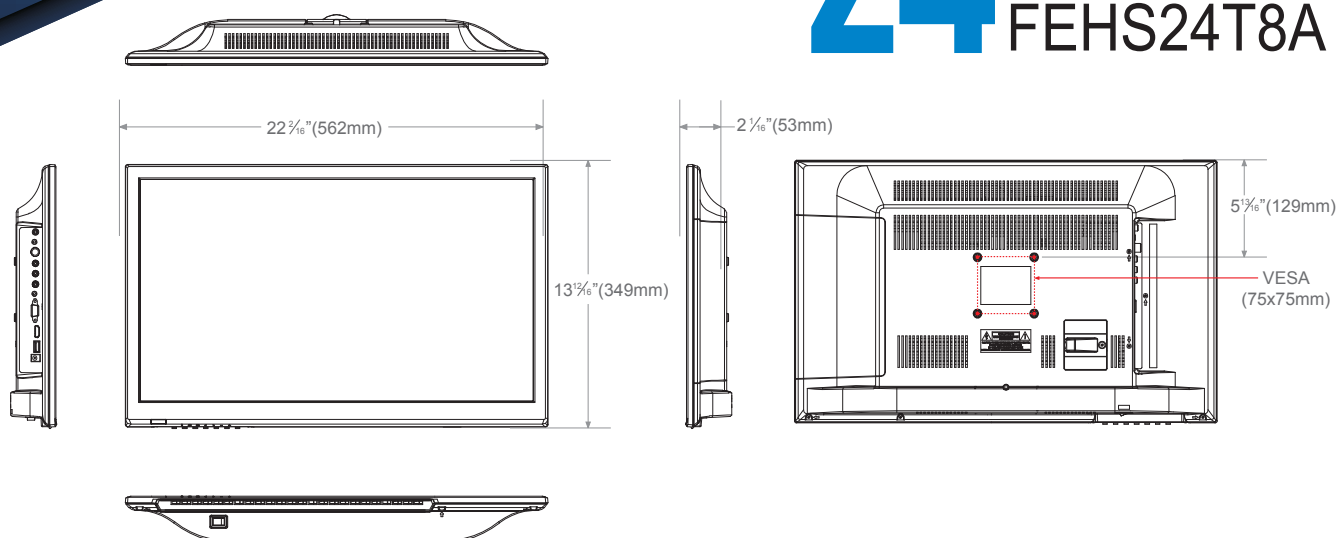

24" LED HD TV FEHS24T8A

Panel Specifications

Screen Size	24"
Resolution	1366 x 768
Refresh Rate	60Hz
Contrast Ratio	3000:1
View Angle	176 degree/176 degree

Broadcasting System

Analog	NTSC
Digital	ATSC

Audio

Cabinet

Vesa Compatible	75 x75mm
-----------------	----------

Dimensions/Weight

TV without Stand(WxHxD)	22.13" x 2.09" x 13.80"
Shipping Dimensions (WxHxD)	24.61" x 4.53" x 16.73"
Shipping Weight(kg)	4.3