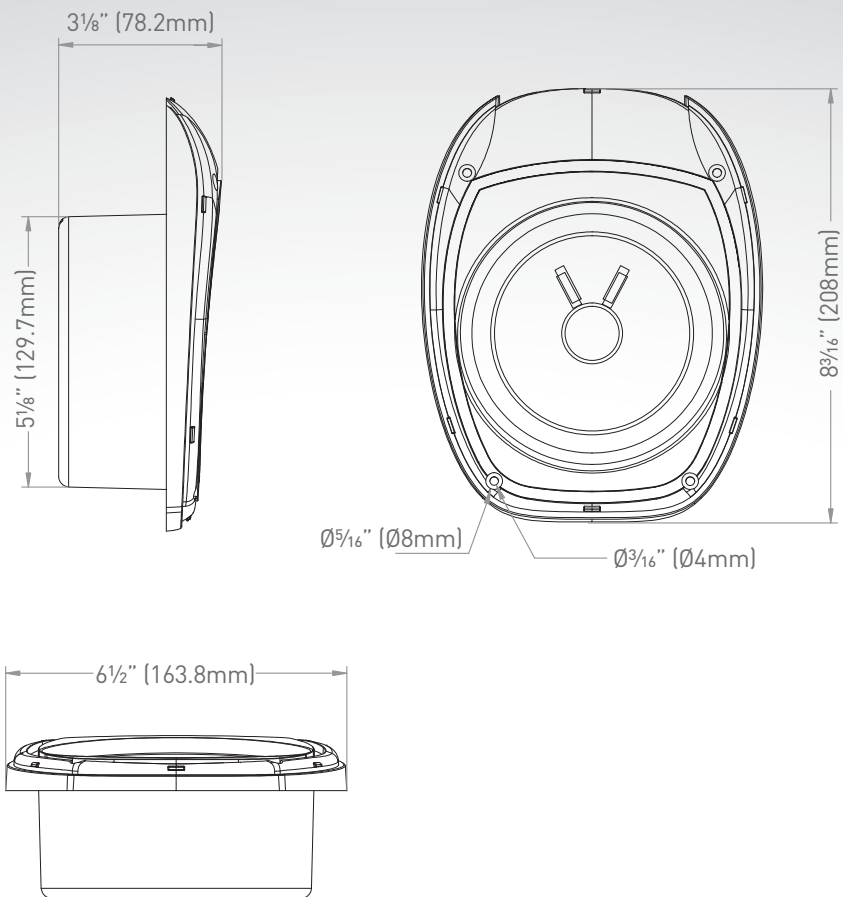

## 5" WALL MOUNT SPEAKER

FS5X

- Audio optimized for recreational vehicles
- PP reinforced cone extends frequency response and minimizes distortion; this controls rigidity and internal damping and delivers high definition audio with a pure, distinct sound

# 5" WALL MOUNT SPEAKER | FS5X