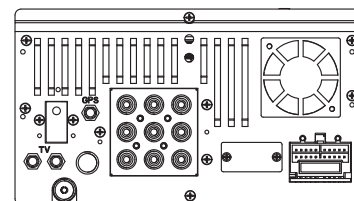

Maps sold separately. Visit www.furrion.com/maps for more information or to purchase map SD card.

The NV2200 in-dash delivers high performance entertainment, navigation and observation in one. With a 6.2" touch panel display and 160W (4 x 40W) output, the NV2200 offers true convenience including front access auxiliary support and Bluetooth wireless technology providing seamless integration with Apple® iPod® or iPhone® and other mobile devices.

Specifications

Din Type	2-din
Front Panel Type	Fixed
Support Disc Format	CD & DVD
Support Media Format	MP3/WMA/MP4
Tuner Type	AM & FM
Number of Preset Station	30
RDS	•
USB	√
Card Reader	√
Memory Card Support	Micro SD
AUX-IN	√
AUX-IN Video Support	√
Bluetooth	√
NFC	•
GPS	√
Number of RCA (Audio LR) Input at Rear Panel	1
Number of RCA (Audio LR) Output at Rear Panel	1
Number of Video Input at Rear Panel	1
Number of Video Output at Rear Panel	2
Number of Subwoofer Output at Rear Panel	1
Number of HDMI Output at Rear Panel	•
Number of Optical Audio Input at Rear Panel	•
Number of Coaxial Audio Input at Rear Panel	•
Number of Camera Input at Rear Panel	1
Number Zone Audio Output	1

Display Type	TFT
Display Size (inch)	6.2"
Power Output (Watt)	4 x 25Watt (RMS) / 4 x 40Watt (MAX)
Power Connector Type	20-pin (with 15A fuse)
Key Illumination Color	Blue
Rotary Volume Control	√
Remote Control Included	Remote Control with Batteries