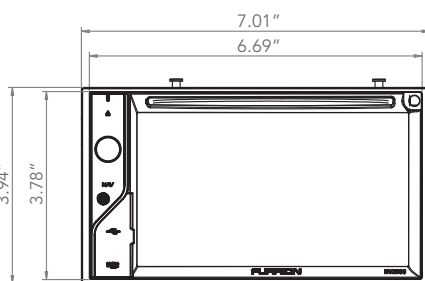

Specifications

Din Type	2-din
Front Panel Type	Fixed
Support Disc Format	CD & DVD
Support Media Format	MP3/WMA/MP4
Tuner Type	AM & FM
Number of Preset Station	30
RDS	•
USB	√
Card Reader	√
Memory Card Support	Micro SD
AUX-IN	√
AUX-IN Video Support	√
Bluetooth	√
NFC	•
GPS	√
Number of RCA (Audio LR) Input at Rear Panel	1
Number of RCA (Audio LR) Output at Rear Panel	1
Number of Video Input at Rear Panel	1
Number of Video Output at Rear Panel	2
Number of Subwoofer Output at Rear Panel	1
Number of HDMI Output at Rear Panel	•
Number of Optical Audio Input at Rear Panel	•
Number of Coaxial Audio Input at Rear Panel	•
Number of Camera Input at Rear Panel	1
Number Zone Audio Output	1

Display Type	TFT
Display Size (inch)	6.2"
Power Output (Watt)	4 x 25Watt (RMS) / 4 x 40Watt (MAX)
Power Connector Type	20-pin (with 15A fuse)
Key Illumination Color	Blue
Rotary Volume Control	√
Remote Control Included	Remote Control with Batteries

Packaging Information

Packaging type	Color Gift Box
Quantity per level 1 (pcs)	1
Individual Packaging Dimensions	12.87" x9.65" x 7.24"
Individual Packaging Gross Weight (kg)	3.13
Individual Packaging Net Weight (kg)	2.8

Master Carton

Packaging type	Master Carton Box
Quantity per box	3
Master Carton Dimensions	23.35"x14.17"x11.02"
Master Carton Gross Weight (kg)	10.2
Master Carton Net Weight (kg)	9.3

* Note: "√"=Equipped "•" = Not available