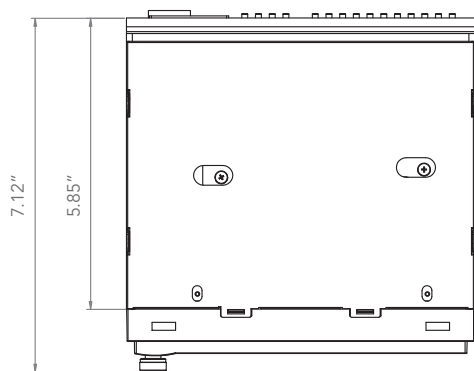

Specifications

Din Type	2-din
Front Panel Type	Fixed
Support Disc Format	CD & DVD
Support Media Format	MP3/WMA/MP4
Tuner Type	AM & FM
Number of Preset Station	30
RDS	•
USB	√
Card Reader	√
Memory Card Support	Micro SD
AUX-IN	√
AUX-IN Video Support	√
Bluetooth	√
NFC	•
GPS	√
Number of RCA (Audio LR) Input at Rear Panel	1
Number of RCA (Audio LR) Output at Rear Panel	1
Number of Video Input at Rear Panel	1
Number of Video Output at Rear Panel	2
Number of Subwoofer Output at Rear Panel	1
Number of HDMI Output at Rear Panel	•
Number of Optical Audio Input at Rear Panel	•
Number of Coaxial Audio Input at Rear Panel	•
Number of Camera Input at Rear Panel	1
Number Zone Audio Output	1

Display Type	TFT
Display Size (inch)	6.2"
Power Output (Watt)	4 x 25Watt (RMS) / 4 x 40Watt (MAX)
Power Connector Type	20-pin (with 15A fuse)
Key Illumination Color	Blue
Rotary Volume Control	√
Remote Control Included	Remote Control with Batteries

Packaging Information

Packaging type	Color Gift Box
Quantity per level 1 (pcs)	1
Individual Packaging Dimensions	12.87" x9.65" x 7.24"
Individual Packaging Gross Weight (kg)	3.13
Individual Packaging Net Weight (kg)	2.8

Master Carton

Packaging type	Master Carton Box
Quantity per box	3
Master Carton Dimensions	23.35"x14.17"x11.02"
Master Carton Gross Weight (kg)	10.2
Master Carton Net Weight (kg)	9.3

* Note: "√"=Equipped "•" = Not available